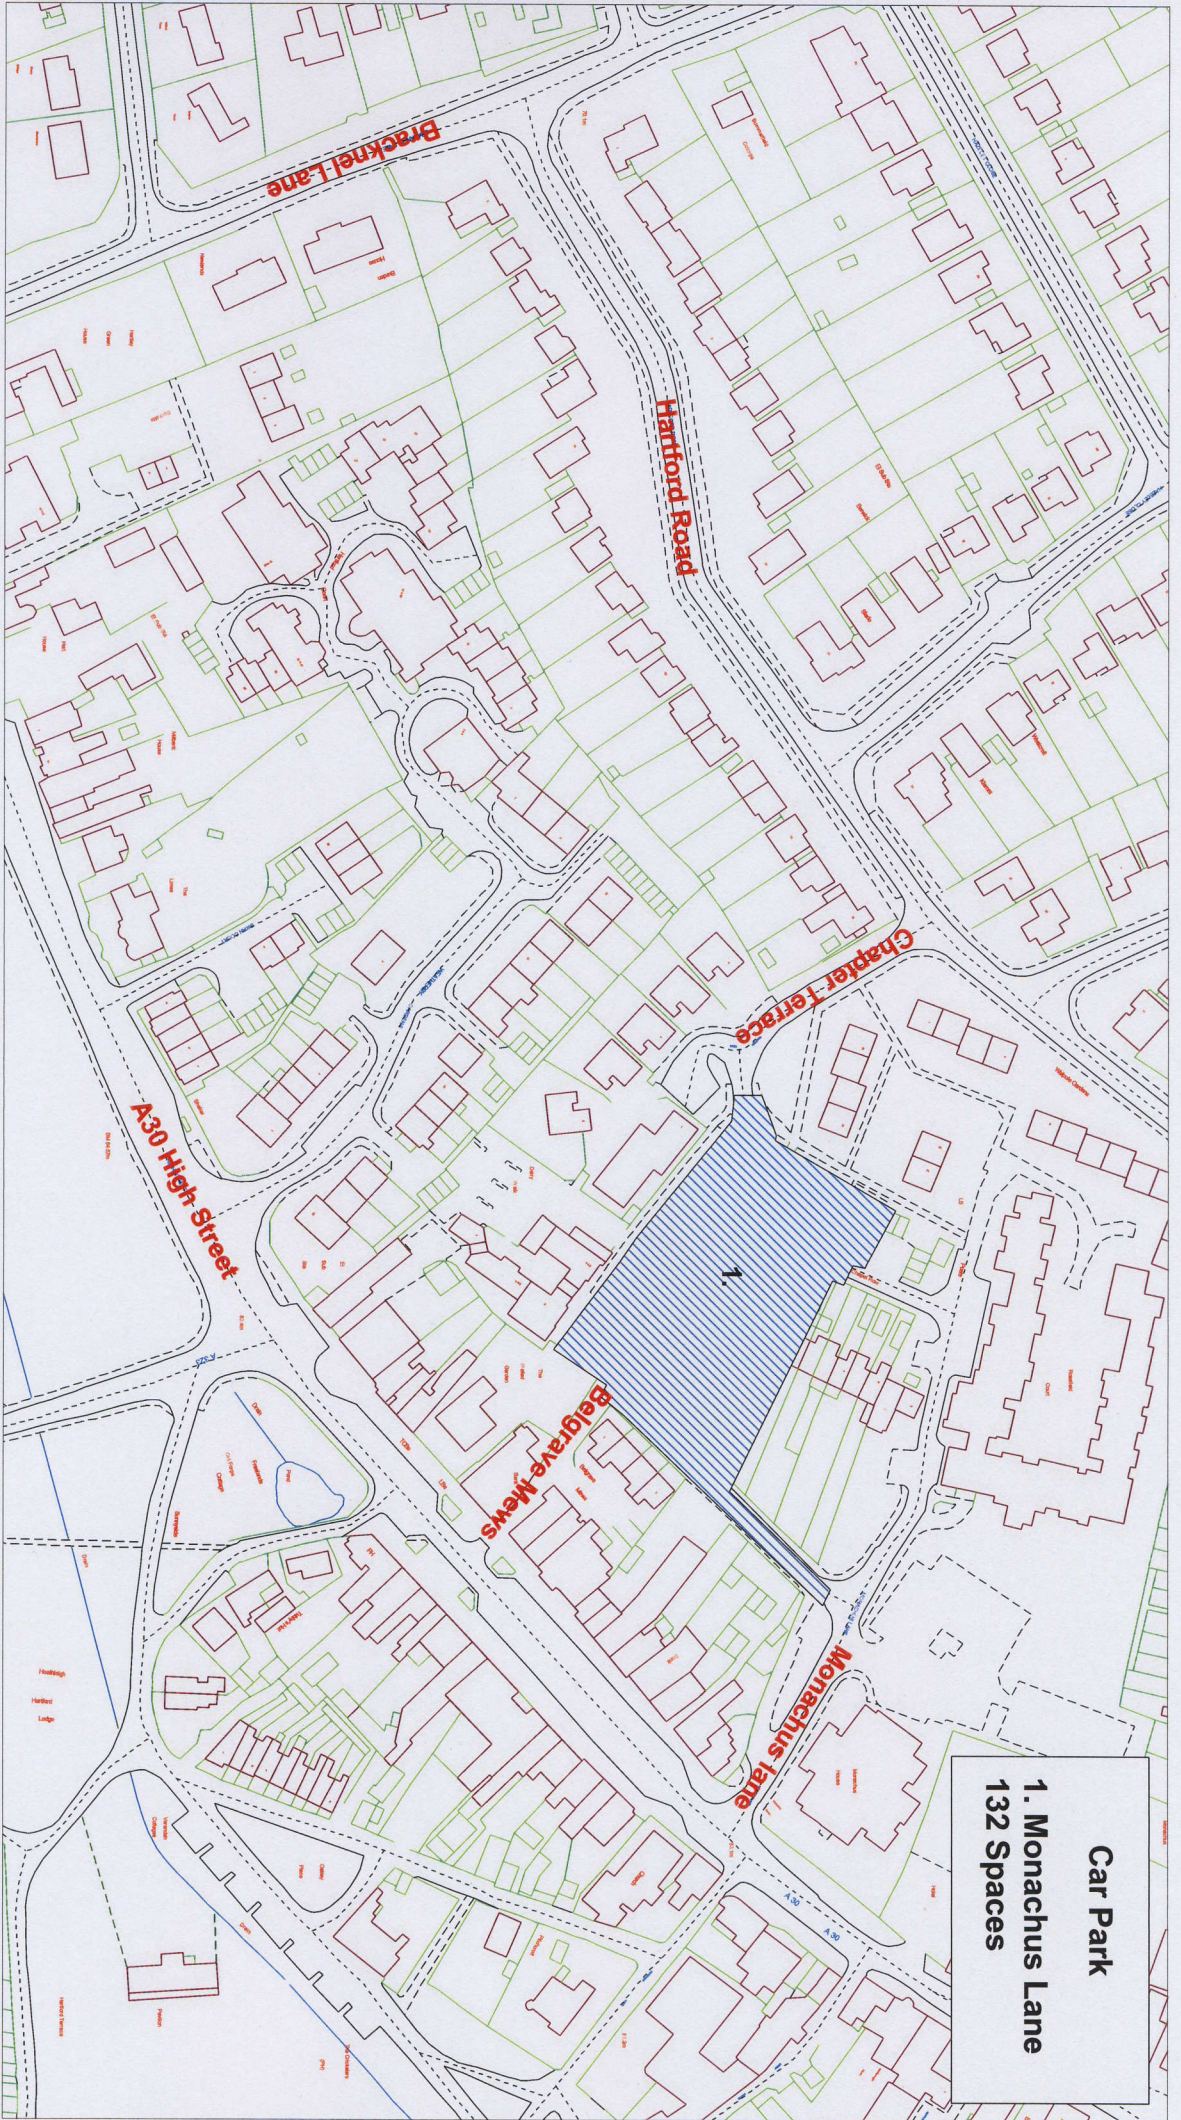

Hartley Wintney Car Park Location Plan

© Crown copyright. All rights reserved
Licence No. 2003

Car Park
1. Monachus Lane
132 Spaces

SCALE 1 : 2000

DATE 02/05/2006

DRAWING No. Hartley/001/06

DRAWN BY GMH